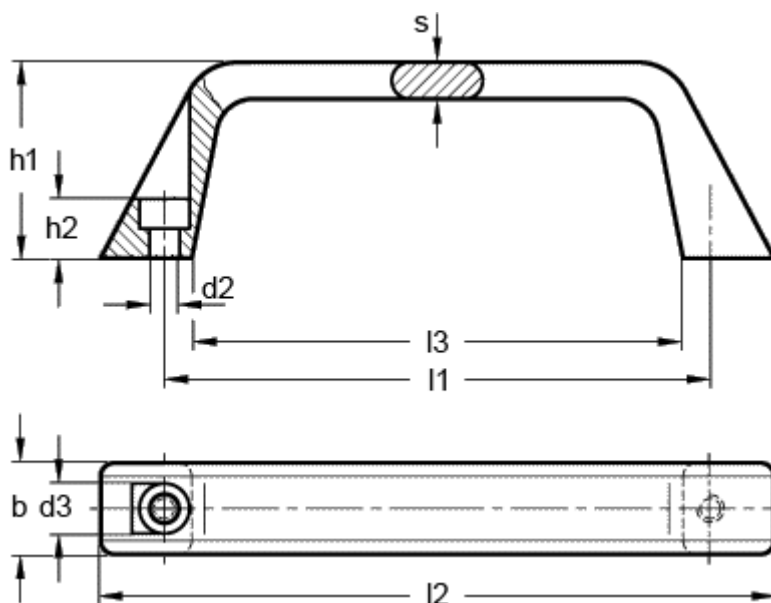

Article number: 20211053

Description: E+G Cabinet U-handle GN 728-120-B-SW

Measures

$b = 22.5$ | $s = 8$

$d_2 = 6.4$

$d_3 = 11.0$

$h_1 = 43$

$h_2 = 13$

$l_1 = 120$

$l_2 = 147$

$l_3 = 108$